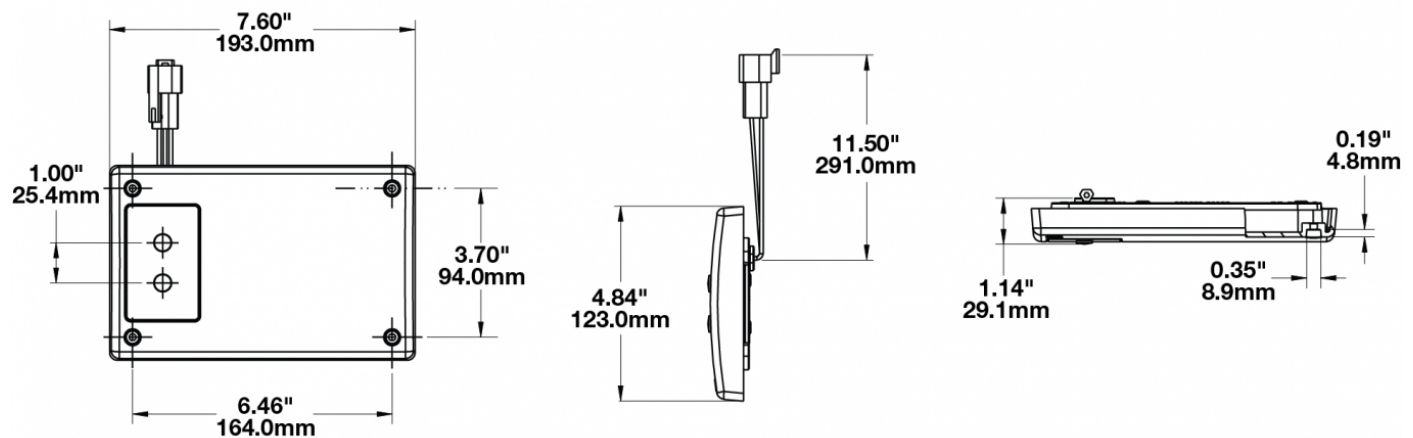

LED Dome Lights - Model 417

PRODUCT INFORMATION

Description	24V Red/White LED Dome Light with Inner Optics
Height	193.04 mm / 7.6 in
Width	122.94 mm / 4.84 in
Depth	28.96 mm / 1.14 in
Shape	Rectangular
Outer Lens Material	Acrylic
Outer Lens Color	Clear
Housing Material	Polycarbonate
Housing Color	Black
Mounting Type	Low Profile Mount
Minimum Operating Temperature	-40 °C / -40 °F
Maximum Operating Temperature	65 °C / 149 °F
Connector or Wiring	3-Pin Deutsch Socket (DT04-3P)
Mating Connector	3-Pin Deutsch Plug (DT06-3S)
Product Weight	0.62 lbs / 0.28 kgs
Shipping Weight	0.75 lbs / 0.34 kgs

PRODUCT DIMENSIONS

Print date: 2024-08-11

© 2024 J.W. Speaker Corporation • Germantown, WI U.S.A.
 www.jwspeaker.com • speaker@jwspeaker.com • 262.251.6660

LED Dome Lights - Model 417

ELECTRICAL SPECIFICATIONS

Input Voltage	24V DC
Red Wire	Power
Black Wire	Ground
Gray Wire	Door
Current Draw	0.175 (Red x 2); 0.175 (White x 4); 0.025 (White x 1)A @ 36V DC

REGULATORY STANDARDS COMPLIANCE

Buy America Standards

Eco Friendly

PHOTOMETRIC SPECIFICATIONS

Nominal LED Color Temperature	5000 K
Beam Pattern(s)	Interior - Dome Light

APPLICATIONS

Print date: 2024-08-11

© 2024 J.W. Speaker Corporation • Germantown, WI U.S.A.
 www.jwspeaker.com • speaker@jwspeaker.com • 262.251.6660